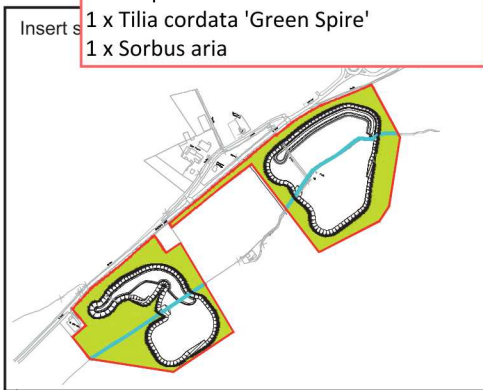

100 x whips Gap plant along allotment fence.

50 x whips (concentrated around house and car park).

50 x whips (back & side of MUGA pitch).

Triangle
1 x *Carpinus betulus*

Ping Pong Play Area
1 x *Acer campestre*
1 x *Carpinus betulus*
1 x *Tilia cordata* 'Green Spire'
1 x *Sorbus aria*

Managed by Greenbelt

- Power Sockets within Hard Standing
- Hard-standing
- Open space
- Lighting
- Open space to be accessed within the current billing year.
- Open space to be managed

**3772 Northstowe
Replenishment Tree and
Whip Planting
Winter 2024/25
Tom Hulme**