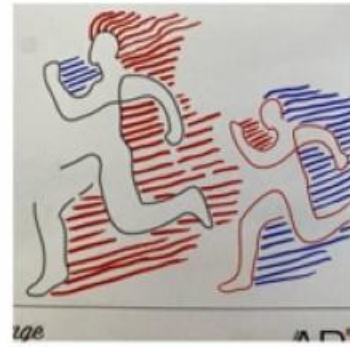

SEPTEMBER 2022

Northstowe drawing challenge

northstowe_arts #northstowedrawingchallenge
 Northstowe Arts #northstowearts

Nazanin Arjandi